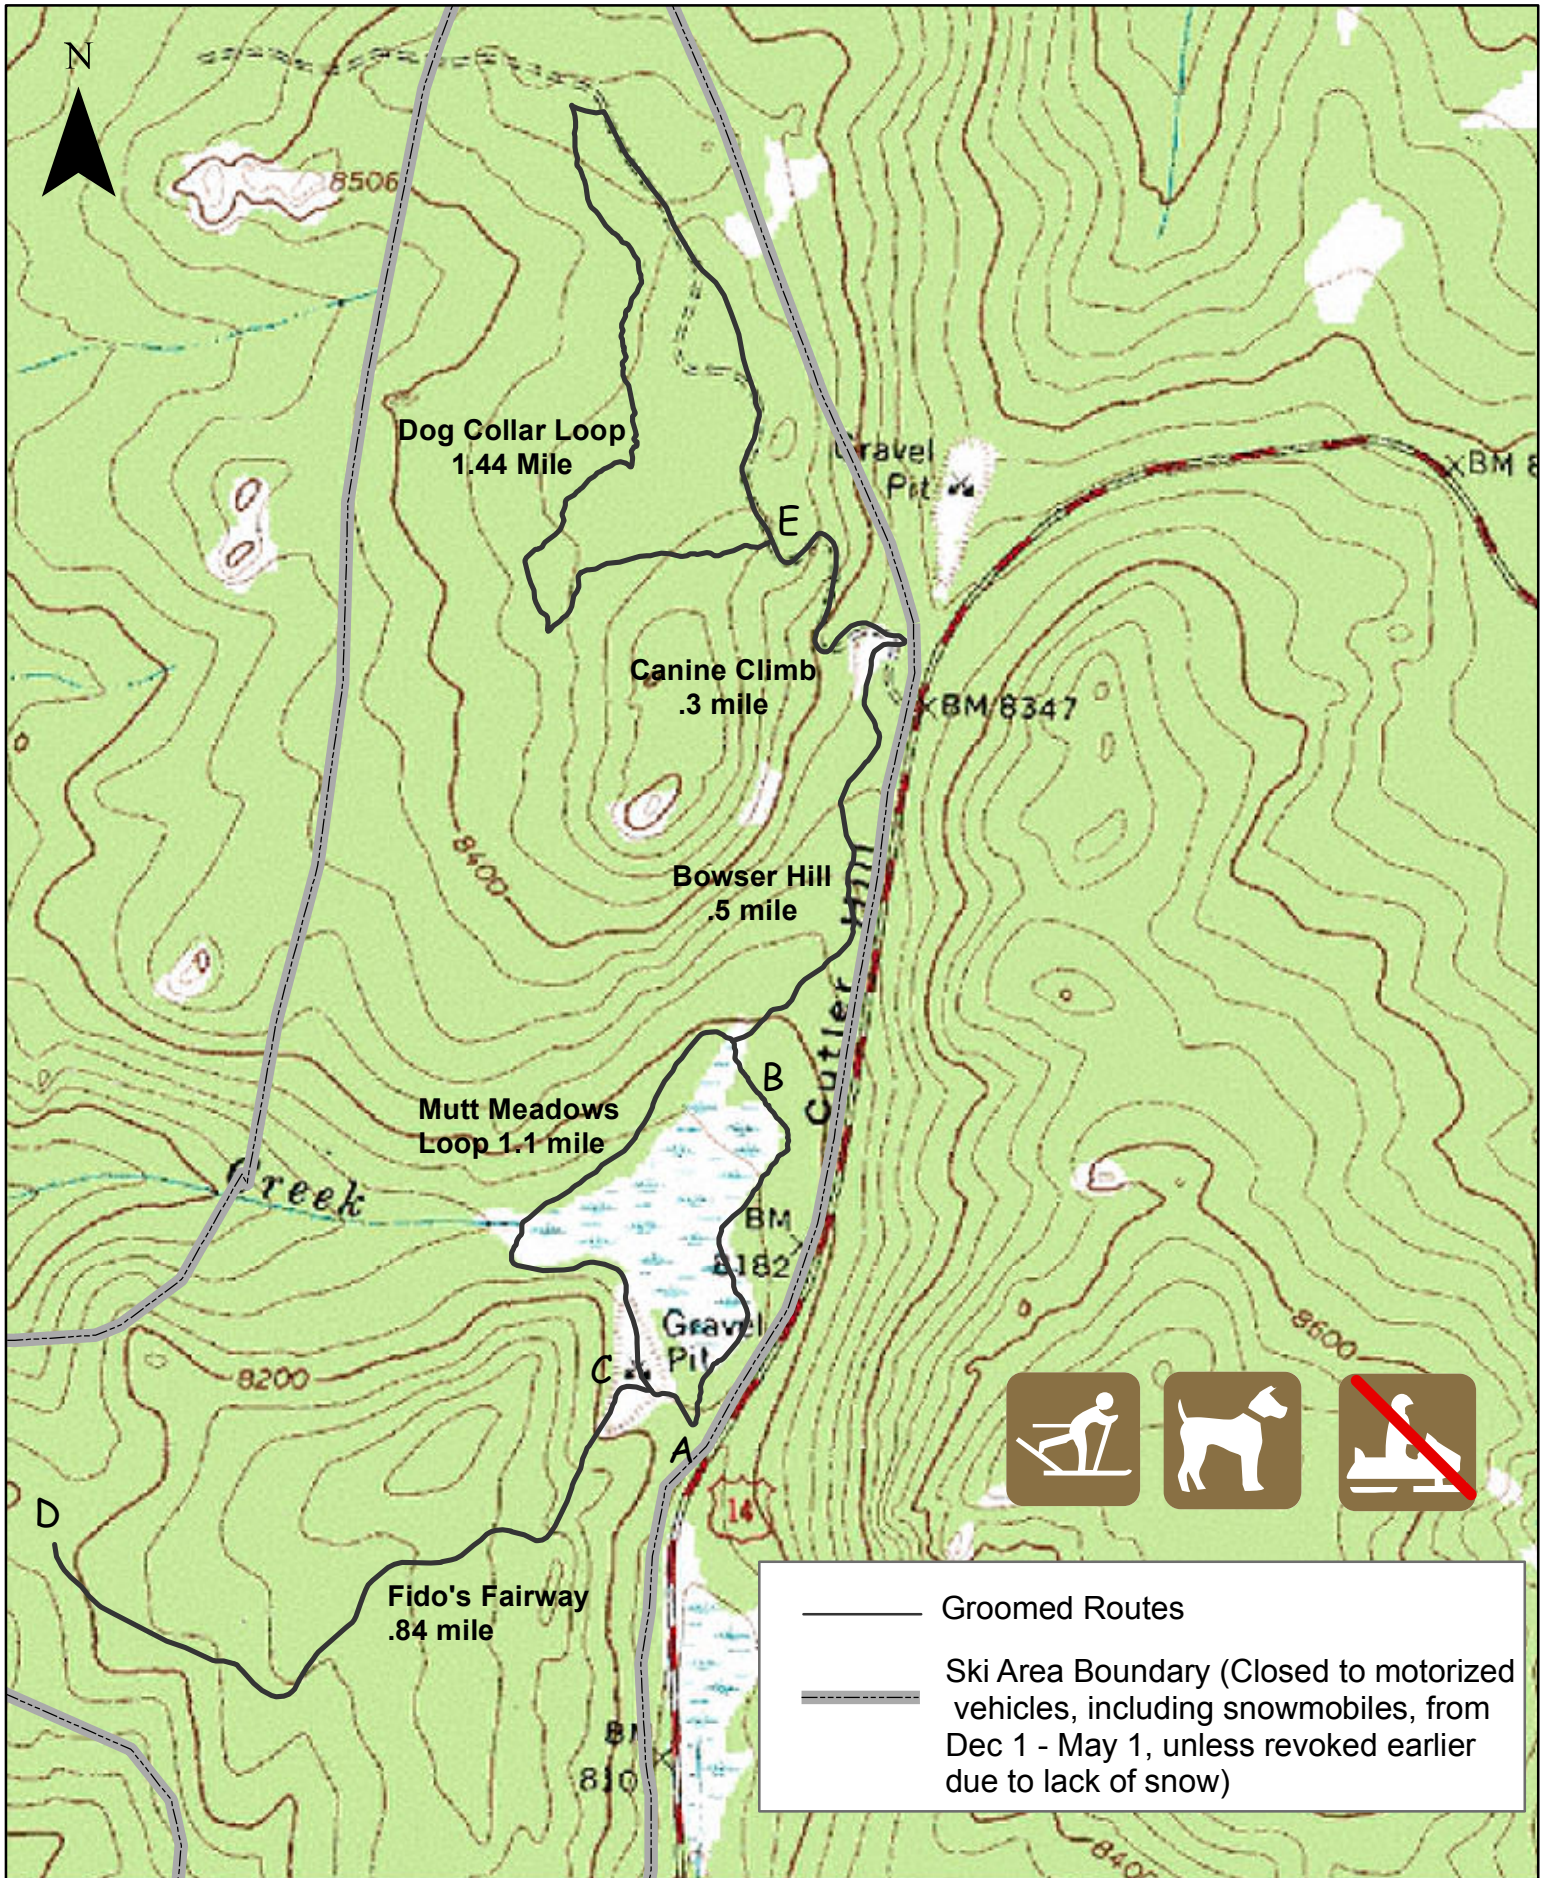

Cutler Nordic Trails

— Groomed Routes

--- Ski Area Boundary (Closed to motorized vehicles, including snowmobiles, from Dec 1 - May 1, unless revoked earlier due to lack of snow)